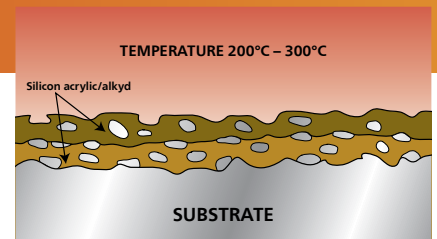

### No breakdown at extreme temperatures

The organic elements in Jotatemp 650 do not breakdown at high heat as they do in silicon acrylics/alkyds where protection provided by the paint film is reduced – often referred to as the ‘Swiss cheese effect’.

*Insulation removed from a pipe originally coated with a zinc containing coating. Zinc has worked but by sacrificing, thus limiting the lifetime of the protection.*

Typical silicon acrylic/alkyd coating using organic binders. Film thickness is low.

As temperature increases, the organic binders begin to breakdown. At between 200–300°C the silicon binder leaves vacuoles similar to a Swiss cheese.

Jotatemp 650 is built of special inorganic binders that have organic modification thus providing excellent application and adhesion.