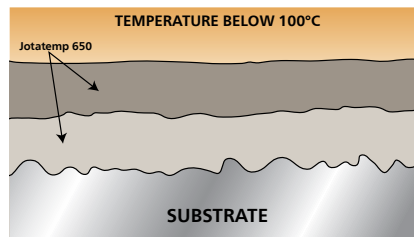

Jotatemp 650 is built of special inorganic binders that have organic modification thus providing excellent application and adhesion.