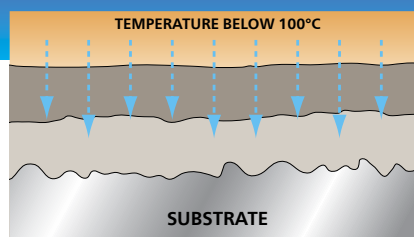

Barrier against corrosion

Jotatemp 650 provides a barrier to moisture during periods when temperatures are below 100°C.