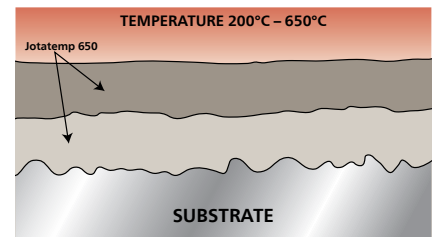

*Insulation removed from a pipe originally coated with a zinc containing coating. Zinc has worked but by sacrificing, thus limiting the lifetime of the protection.*

Typical silicon acrylic/alkyd coating using organic binders. Film thickness is low.

As temperature increases, the organic binders begin to breakdown. At between 200–300°C the silicon binder leaves vacuoles similar to a Swiss cheese.

Jotatemp 650 is built of special inorganic binders that have organic modification thus providing excellent application and adhesion.