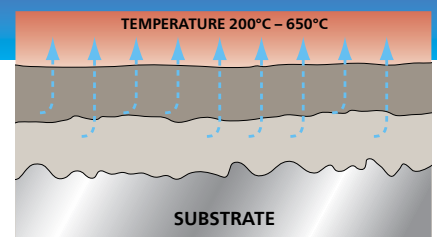

As temperature increases the moisture is drawn out of the system.