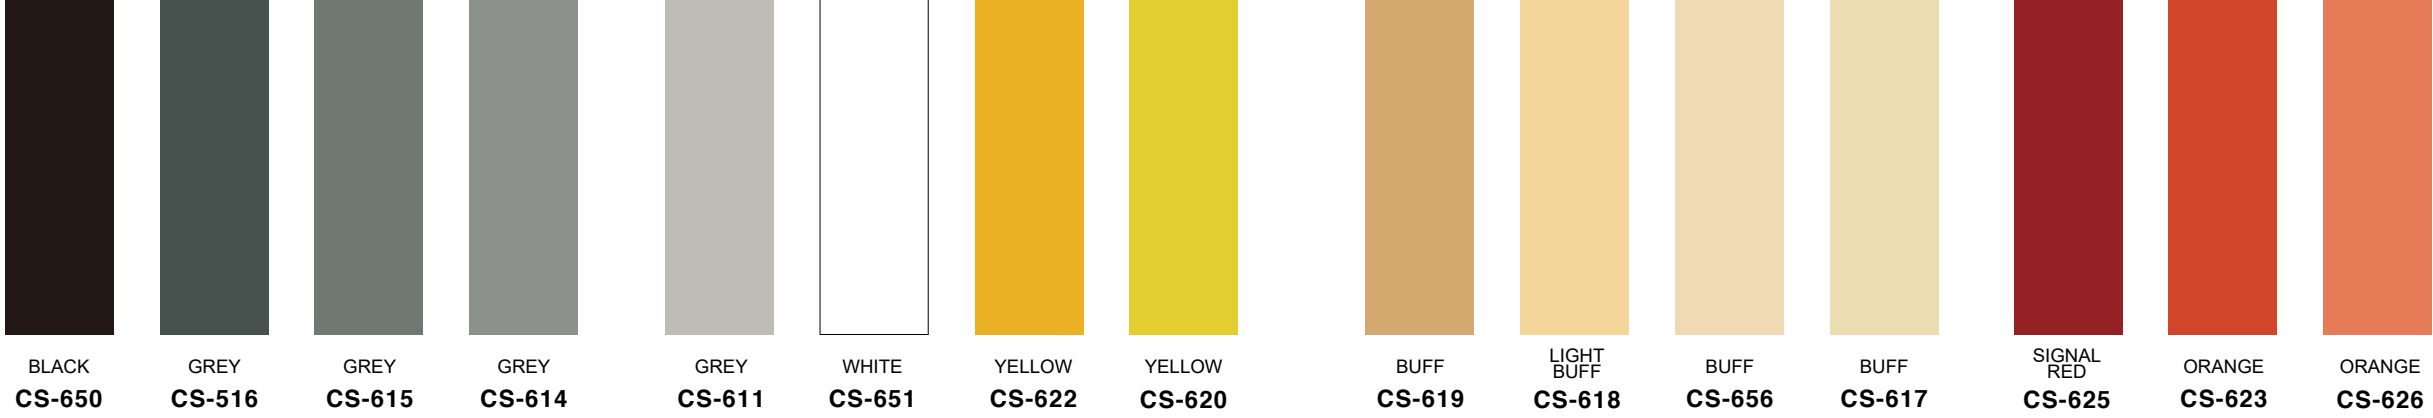

# MARINE PAINTS STANDARD COLOURS

MARINE PAINTS STANDARD COLOURS

CMP CHUGOKU

# CMP CHUGOKU

MARINE PAINTS  
STANDARD COLOURS